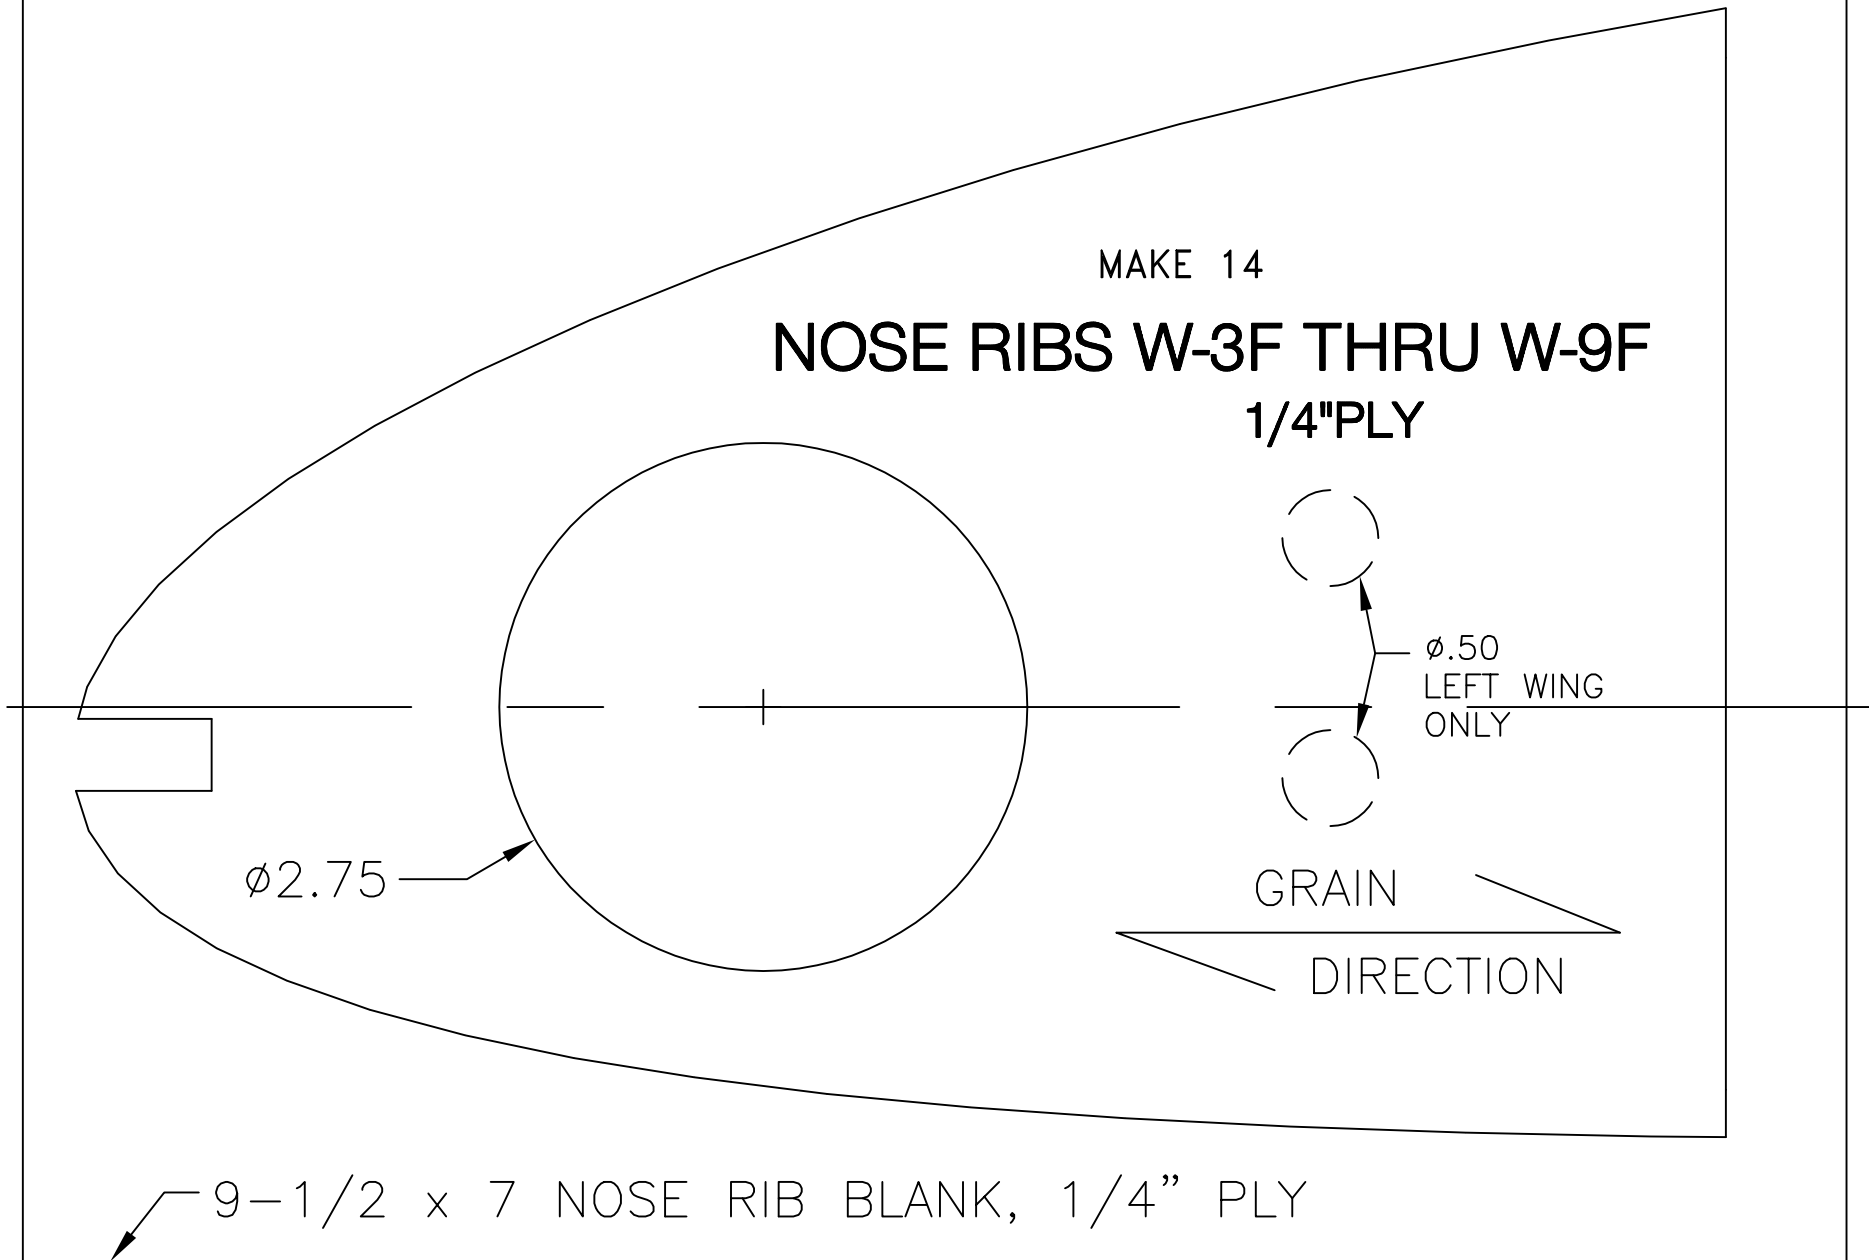

MAKE 14

# NOSE RIBS W-3F THRU W-9F

1/4"PLY

$\phi 2.75$

$\phi .50$   
LEFT WING  
ONLY

GRAIN

DIRECTION

9-1/2 x 7 NOSE RIB BLANK, 1/4" PLY